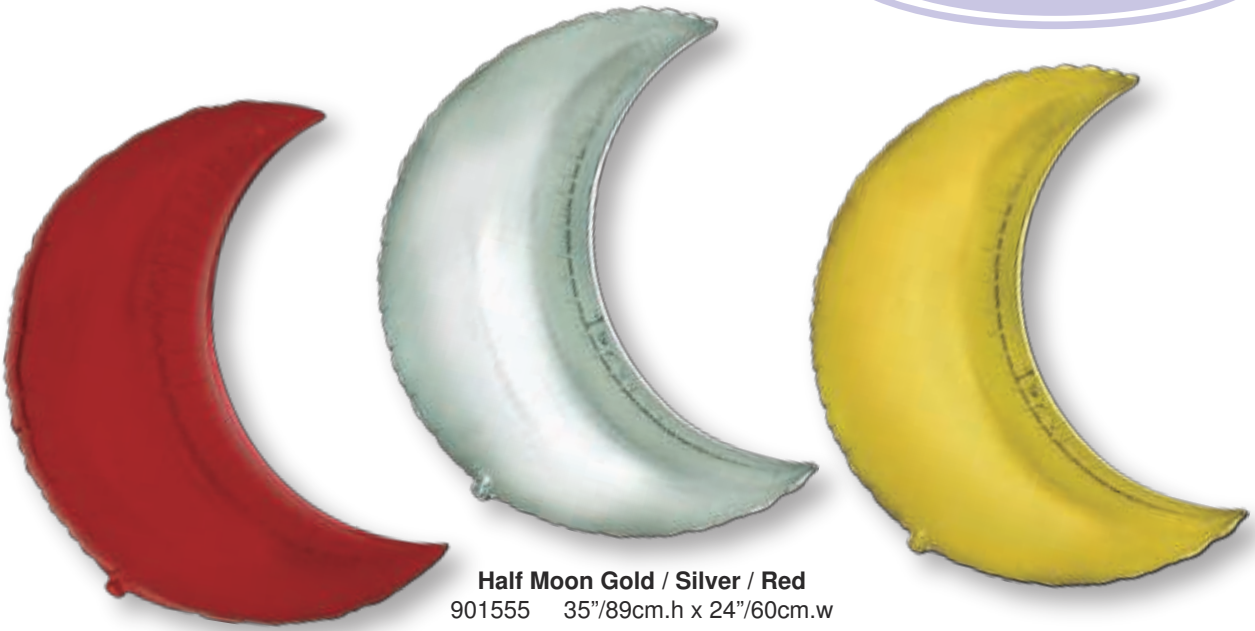

Half Moon Gold / Silver / Red
901555 35"/89cm.h x 24"/60cm.w