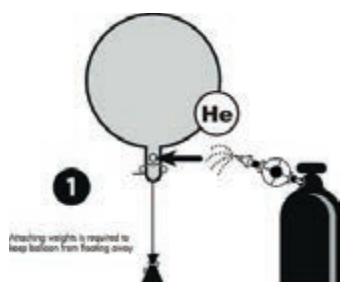

Twirlz & Tails

Adjust the Twirlz™ balloon tail to an ideal length simply by cutting it with scissors.